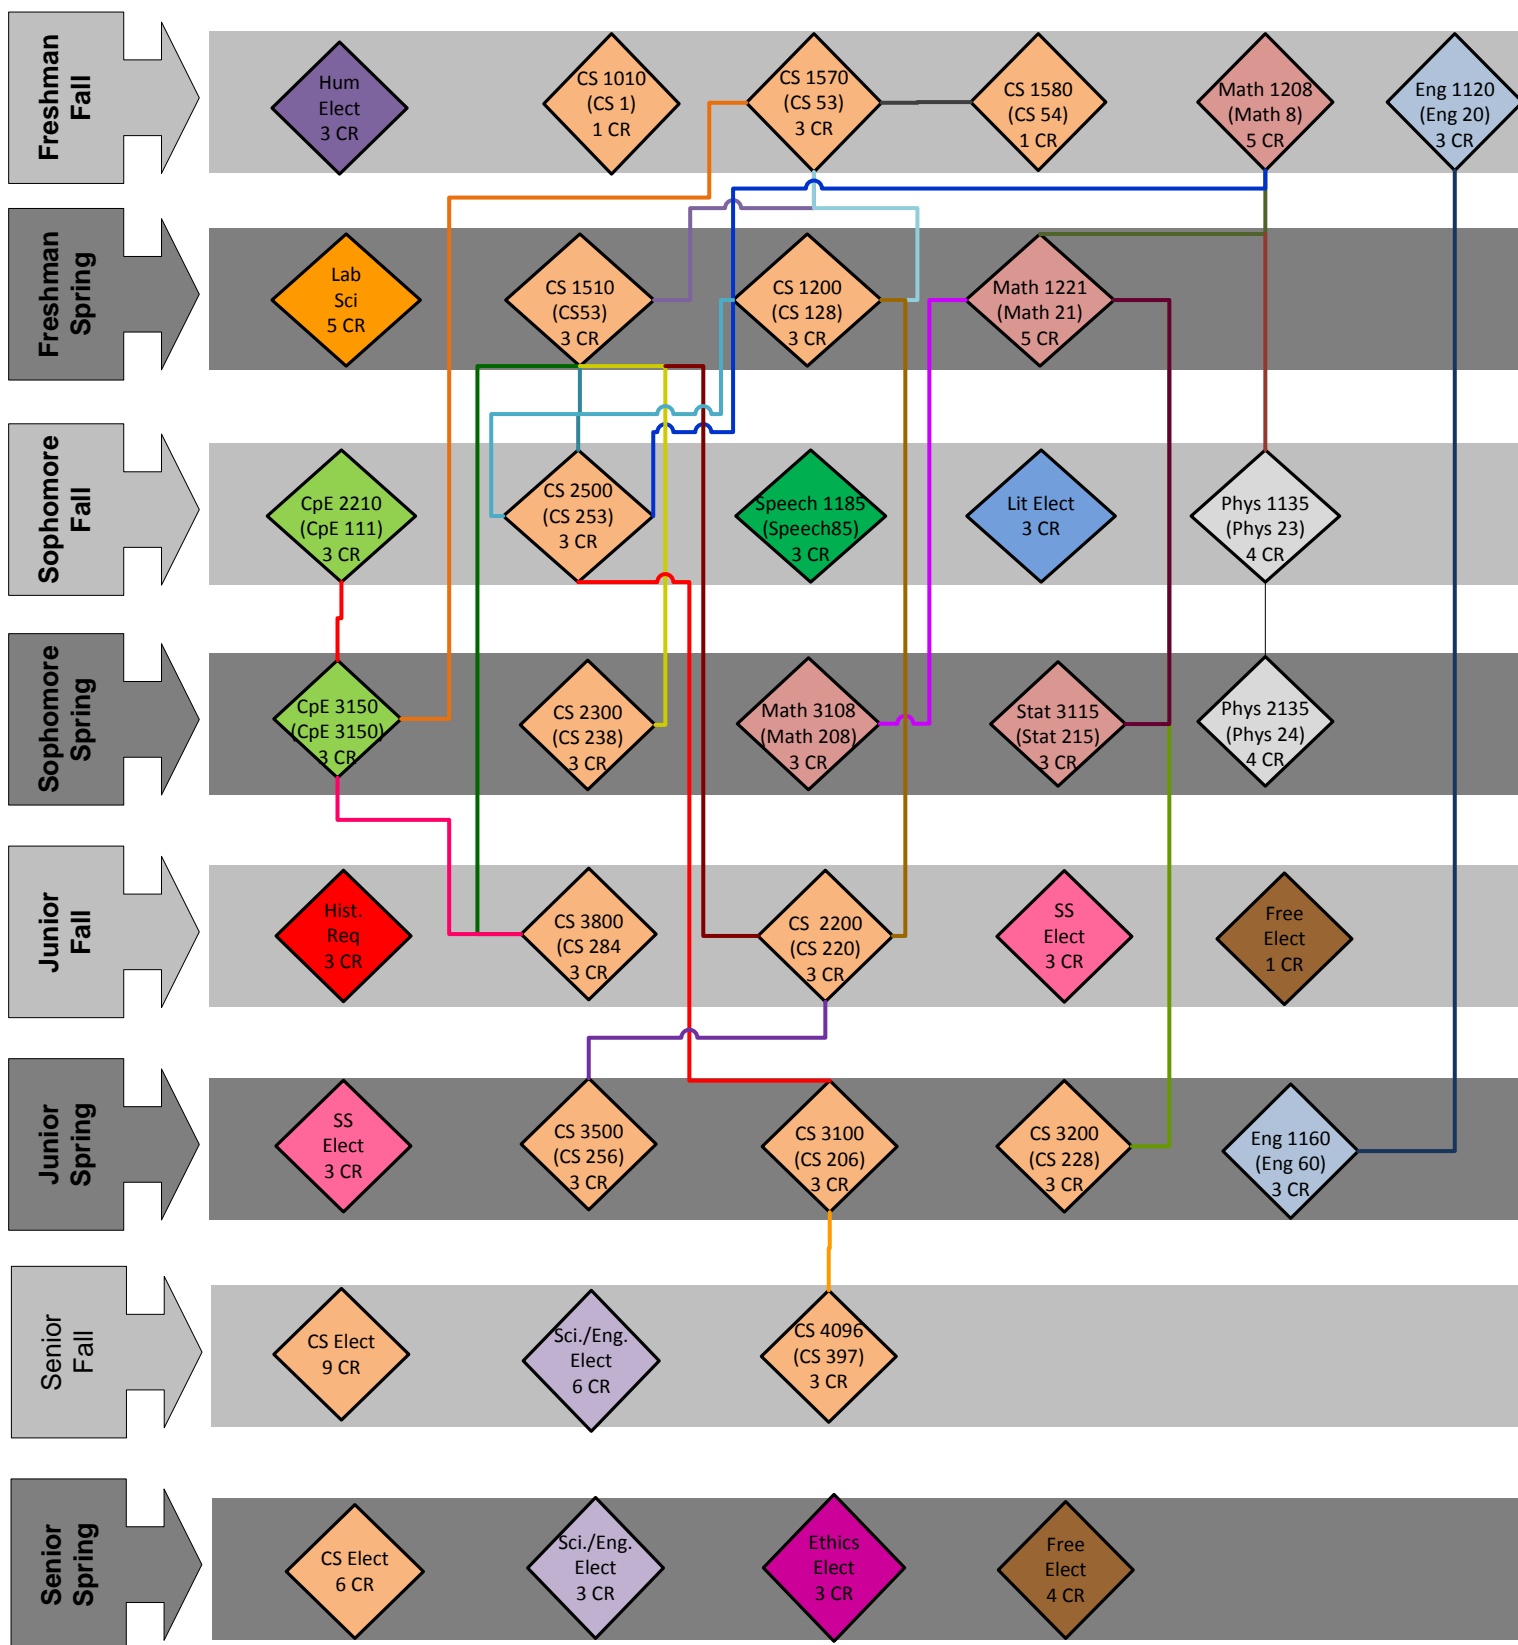

Computer Science Elective Course Map

Legend

- | | | | |
|--|---|---|--|
|  CS Courses |  Sci. / Eng. Elect |  English Courses |  Speech |
|  Math Courses |  Lab Sci. |  Hum Elect |  Ethic. Elect |
|  CpE Courses |  Free Elect |  Hist. Req. | |
|  Phys Courses |  SS Elect |  Lit Elect | |